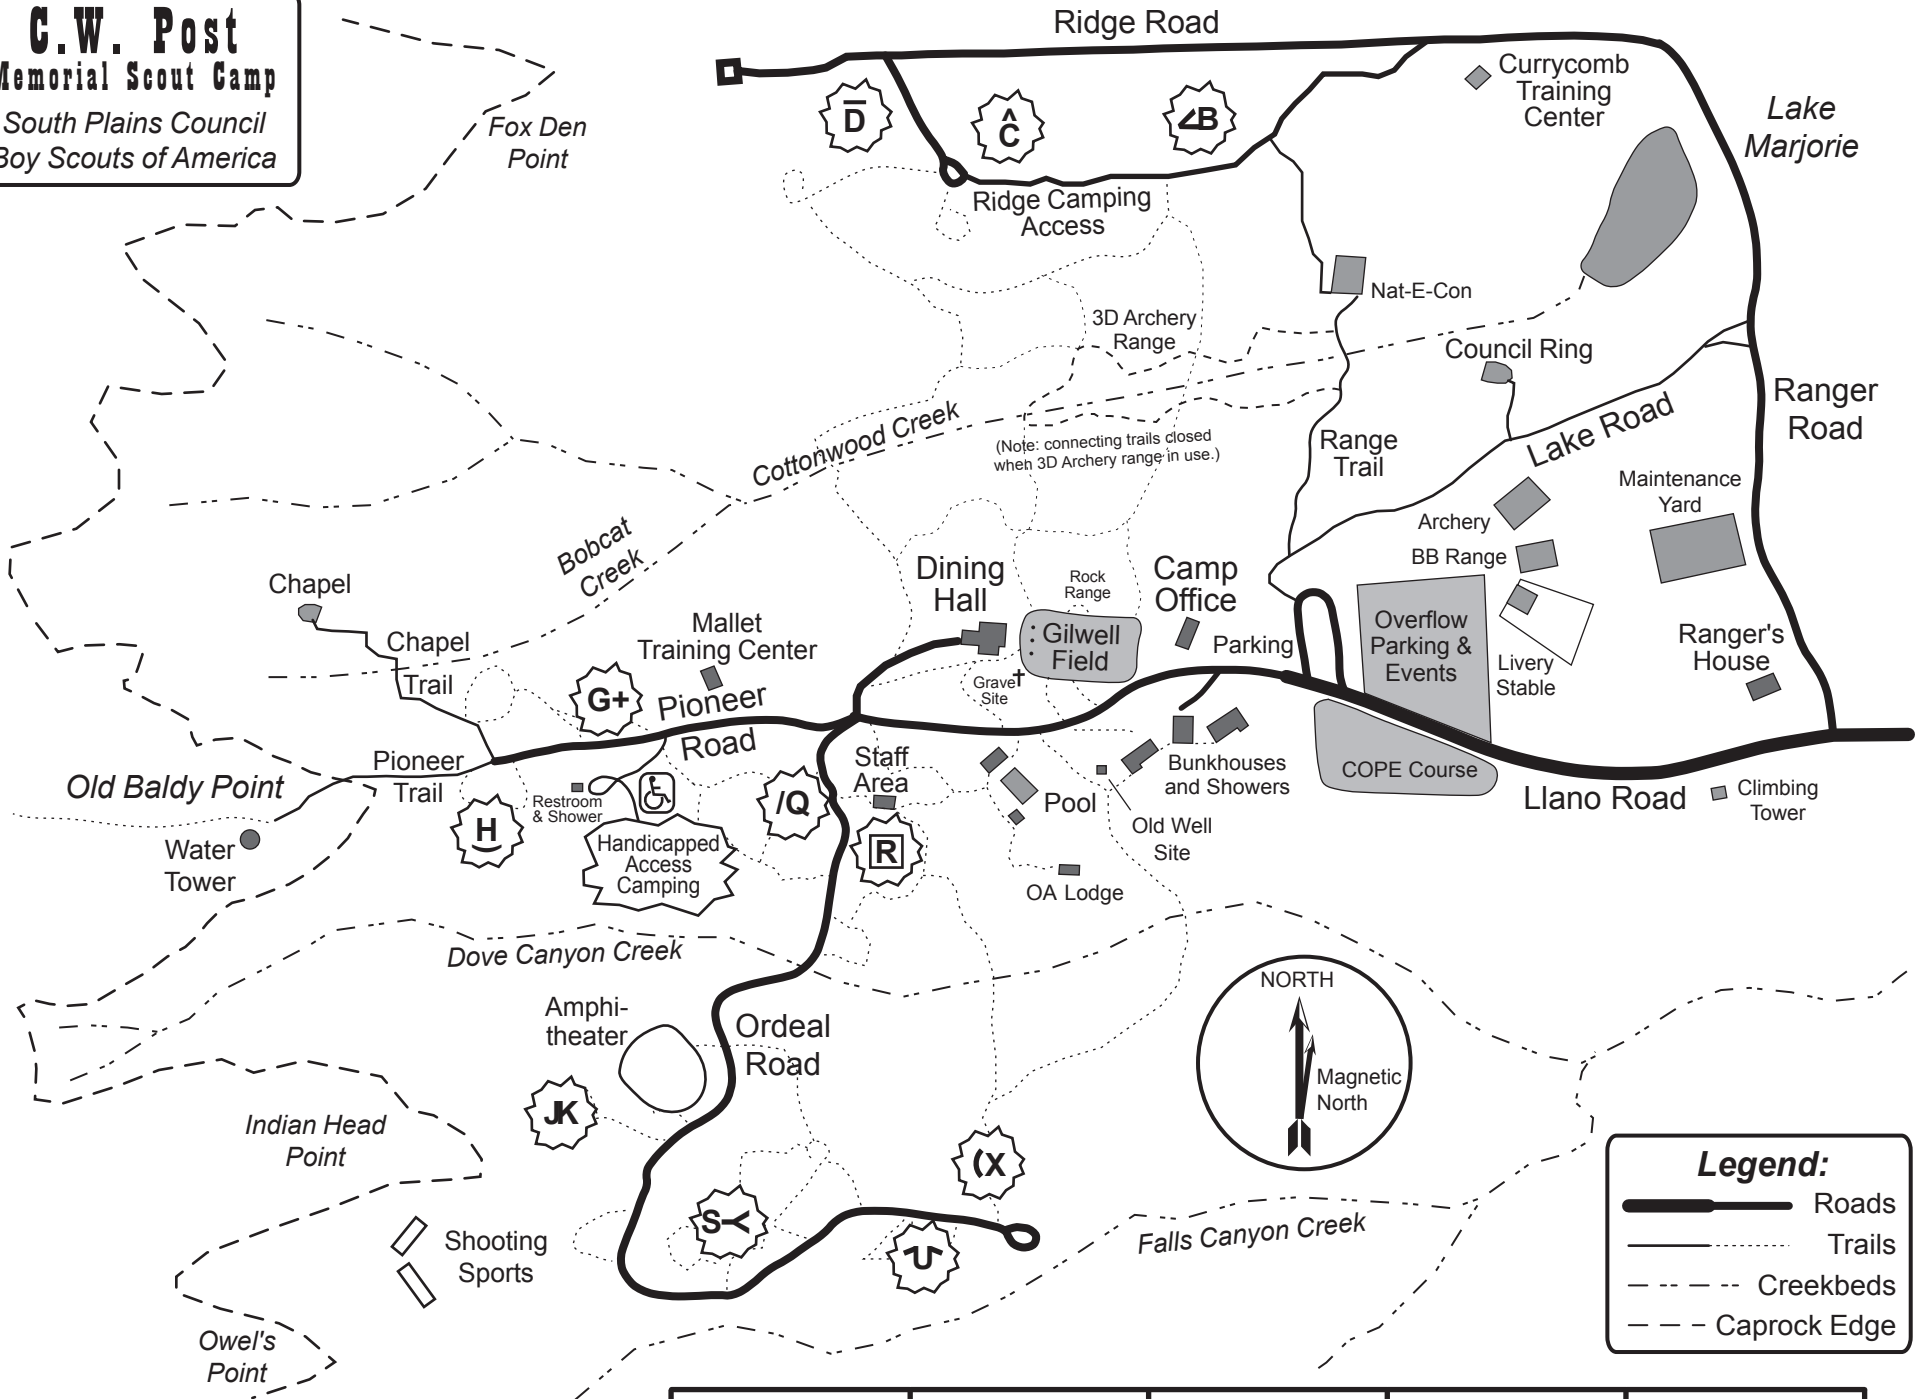

C.W. Post
Memorial Scout Camp
 South Plains Council
 Boy Scouts of America

Legend:

- Roads
- Trails
- Creekbeds
- Caprock Edge

Derived from USGS aerial and topographic data
 July 16, 2006 A. Sill (Last revised: May 26, 2009)